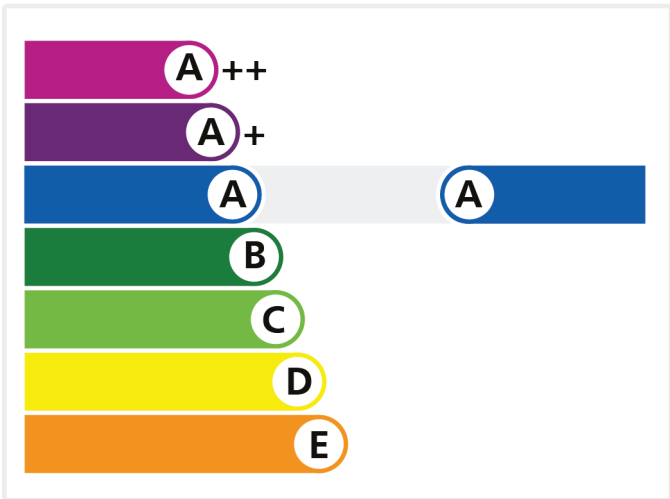

Proven Performance.

Energy Window

Excell Trade Frames Ltd

REHAU S706

'A' Rate

Licence No. 3760

Review Date: 31/12/2019

To verify this licence please visit bfrc.org

This label is not a statutory requirement. It is a voluntary label provided as a customer service to allow consumers to make informed decisions on the energy performance of competing products.

© Only to be reproduced by permission of British Fenestration Rating Council Ltd